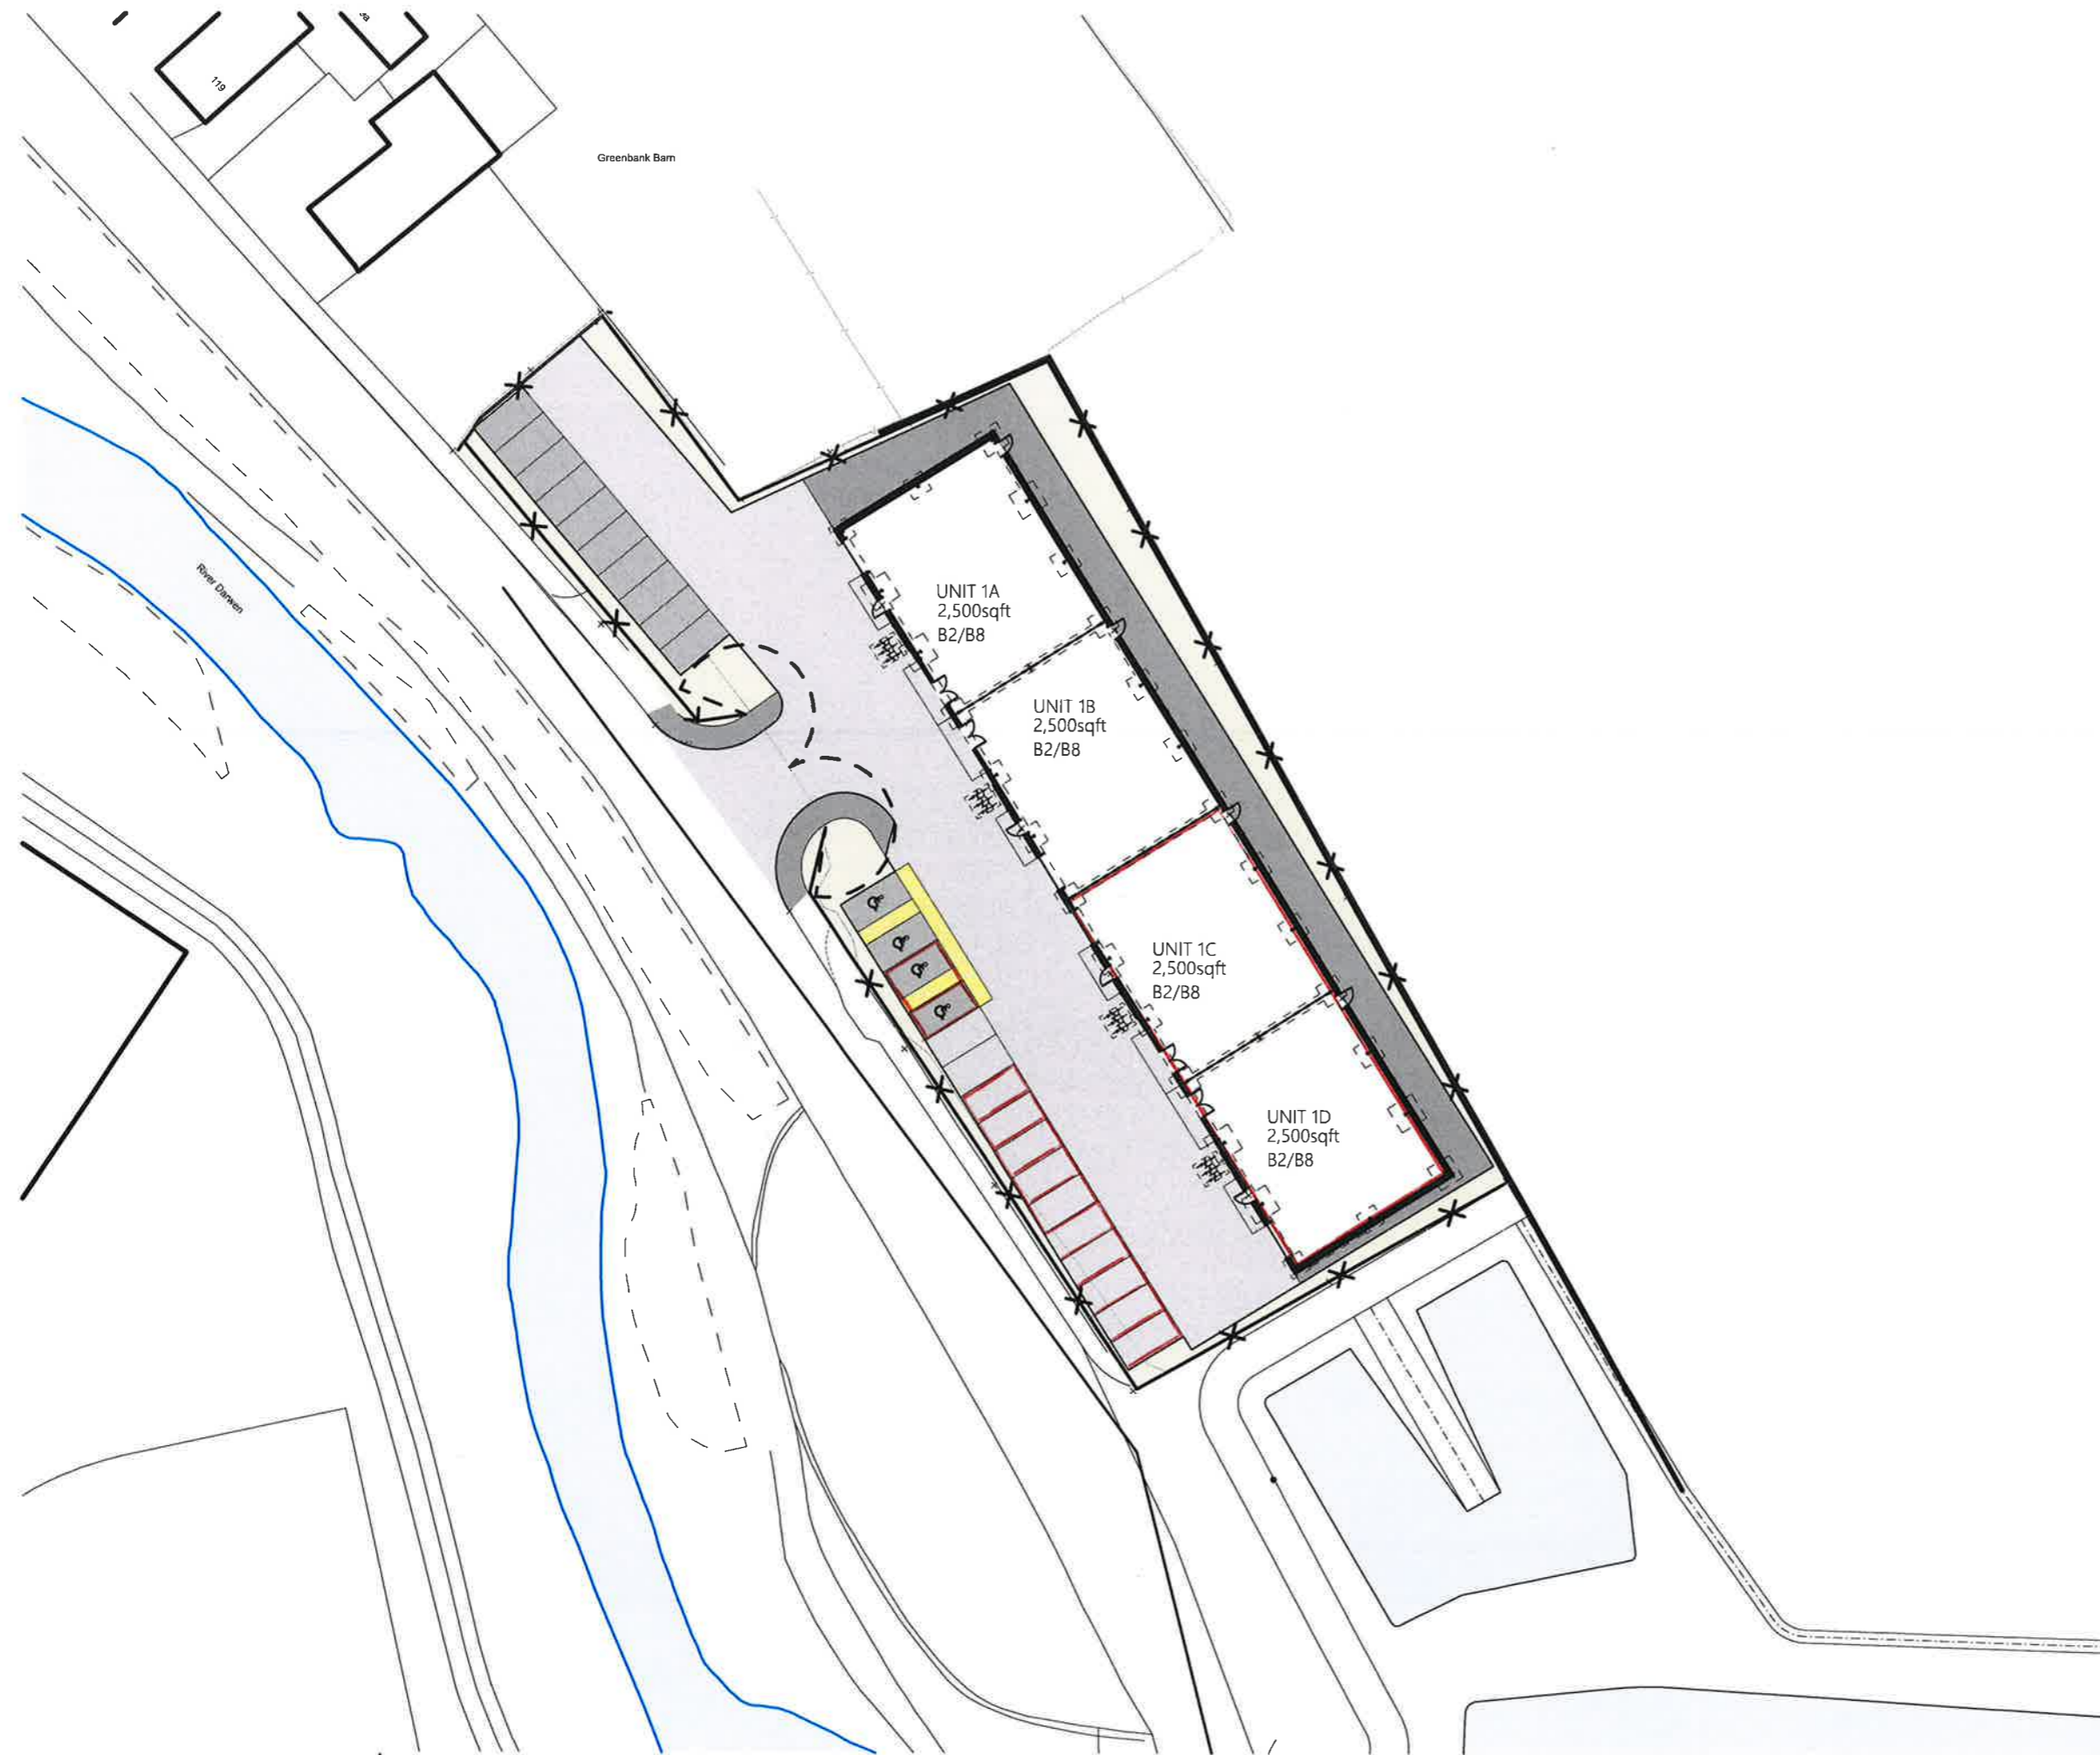

campbelldriverpartnership
architects

client: barnfield blackburn ltd.
project: site development
greenbank terrace darwen
sheet: plot 1 site plan a3

job no: 18.107.05	dwg no: 011	B
-------------------	-------------	---

scale: 1:500 @ A3
date: 13.04.22
drawn: lg
capricorn park
blakewater road
blackburn bb1 5qr
t: 01254 297700
e: design@cdparchitects.co.uk

campbelldriverpartnership
architects

client: barnfield blackburn ltd.
project: site development
greenbank terrace darwen
sheet: plot 1 site plan a3

job no: 18.107.05	dwg no: 011	B
-------------------	-------------	---

scale: 1:500 @ A3
date: 13.04.22
drawn: lg
capricorn park
blakewater road
blackburn bb1 5qr
t: 01254 297700
e: design@cdpartnership.co.uk

client: barnfield blackburn ltd.
project: site development
greenbank terrace darwen
sheet: plot 1 site plan a3

job no: 18.107.05	dwg no: 011	B
-------------------	-------------	---

scale: 1:500 @ A3
date: 13.04.22
drawn: lg
capricorn park
blakewater road
blackburn bb1 5qr
t: 01254 297700
e: design@cdparchitects.co.uk