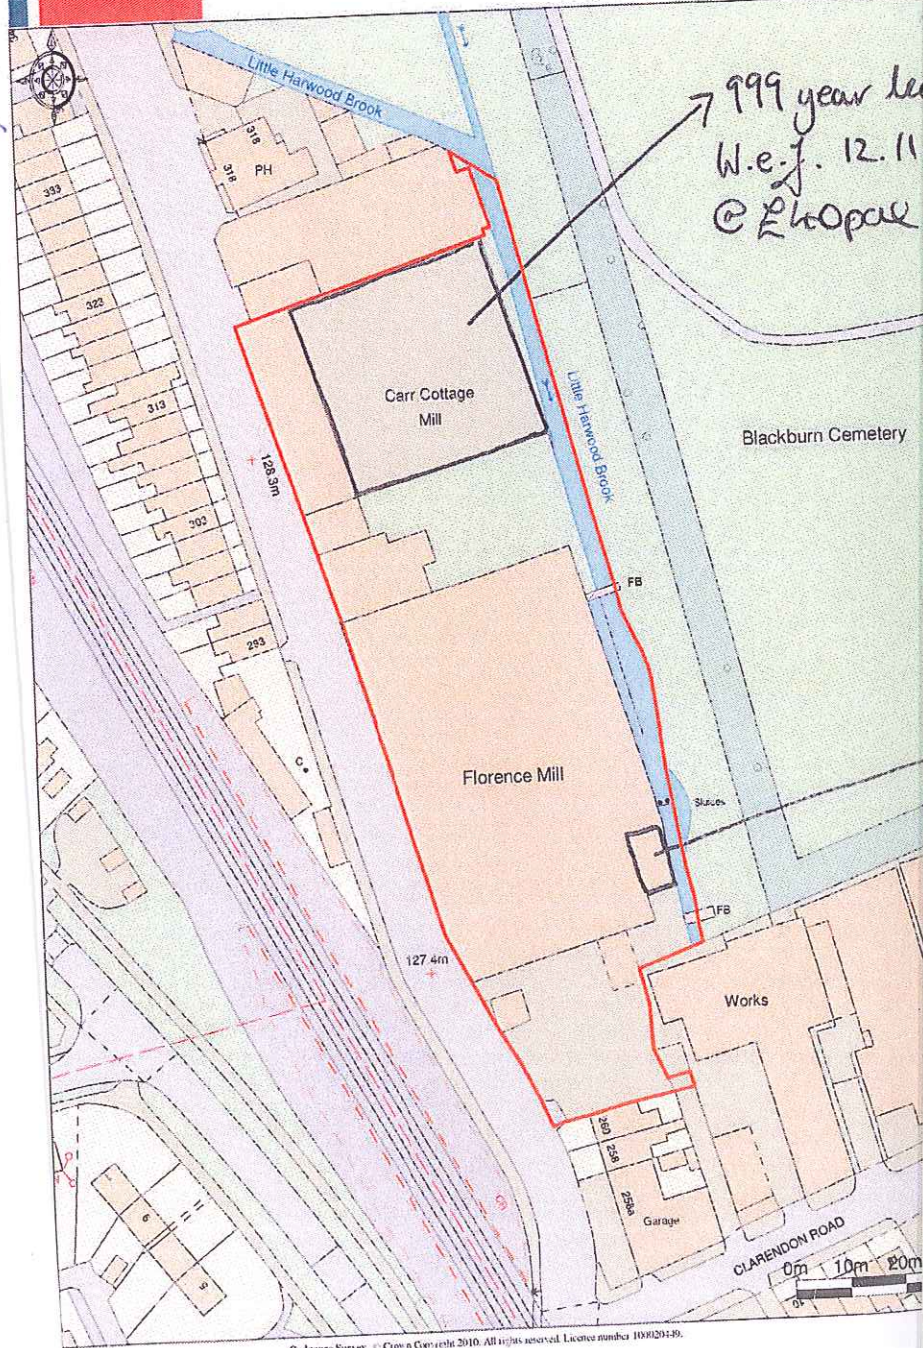

DTZ

FLORENCE MILL
WHALLEY NEW ROAD
BLACKBURN

→ 999 year lease
W.e.f. 12.11
© Etopax

Ordnance Survey © Crown Copyright 2010. All rights reserved. Licence number 100020149.
Getmapping plc 2010. Printed Scale - 1:1250

Promap

For illustrative purposes only

Unit Number	Tenant	Area sq ft
	HUTCHISON 3G UK LIMITED	
	O2	
	VODAFONE LIMITED	
A	MR AHMED CHAPDAT, t/a A&R Kitchens	2,088
B	Naveed Iqbal	1,227
C	Vacant	1,227
D	MR K PARKINSON	1,227
E	East Lancs Refrigeration Ltd	1,231
F	MR MOHAMMED RAHFIQ	1,000
G	MR M YOUNIS	1,226
H	Vacant	1,200
I	MR NAVEED AHMED	1,457
J	MR LAKHDAR TOUNSI	1,457
K	MR ARIF ISMAIL	960
L	MR M NEEDHAM	960
M	Vacant	960
N	Vacant	737
O	Vacant	679
P	MR ISMAIL SALEH	679
(U) 20	M LORD & SONS	3,669
T	MR RASHID CHOPDAT	1,000
V	Vacant	
W	Vacant	
Carr Cottage	Vacant	
Car Lot		
Total		22,984