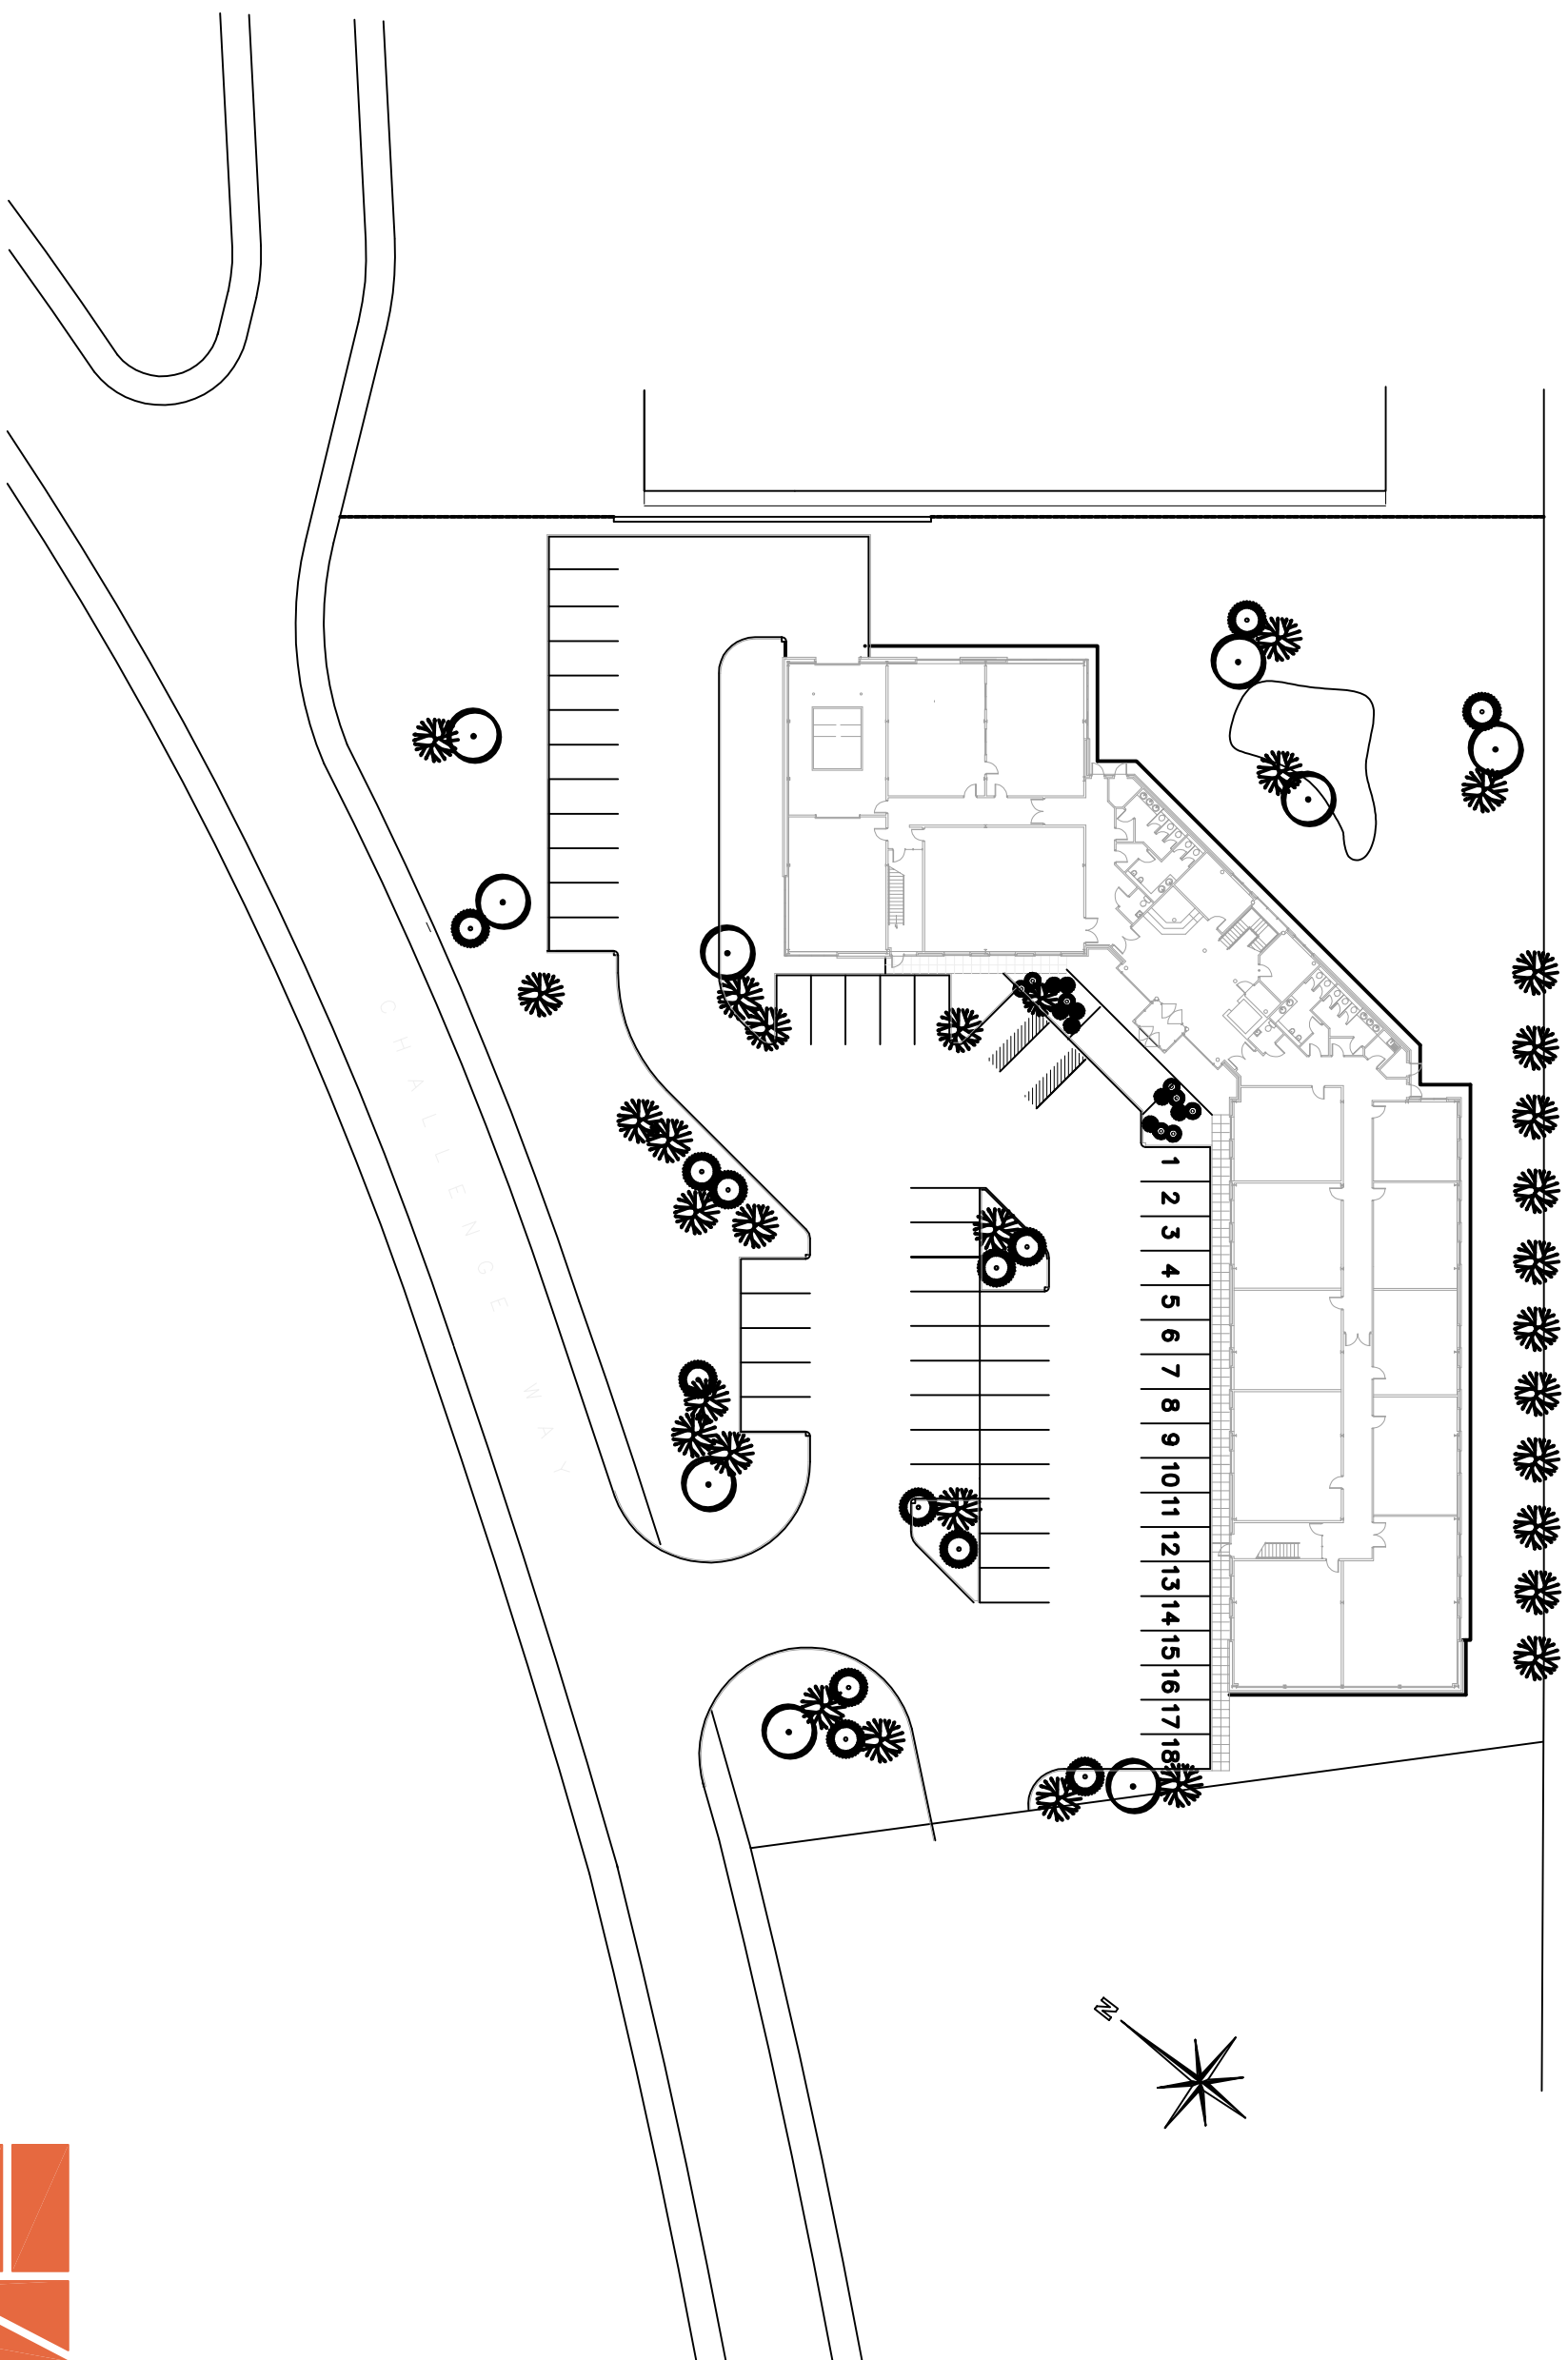

# THE SATURN CENTRE

## SITE LAYOUT PLAN

Scale - 1:500